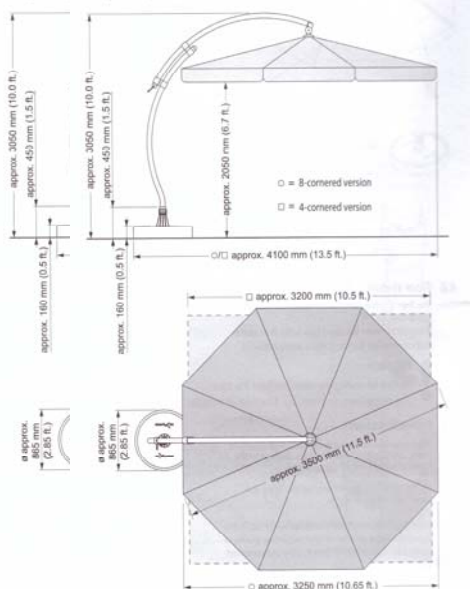

# Parasol Sun Garden EASY SUN

Germany

		PRICE	colour
 <p><b>Parasol EASY SUN 375</b> 375x440x300 Aluminum frame. Material polyester</p>		<b>585,00</b>	B148-M16 Taupe
		<b>585,00</b>	B096-M06 Beige
	Material polypropylene	<b>630,00</b>	B54-M06 cappuchino strip
	Country of origin: Germany	<b>630,00</b>	B55-M06 antracit str.
	Pack dimensions 304x80x30cm about 26 kg <b>Price without stand</b>	<b>630,00</b>	B57-M06 antracit

 <p><b>Parasol EASY SUN "350</b> 350x420x310 Aluminum frame. Material polyester</p>		<b>585,00</b>	B096-M06 Beige
		<b>585,00</b>	B148-M16 Taupe
	Material polypropylene	<b>605,00</b>	B54-M06 cappuchino strip
	Country of origin: Germany	<b>605,00</b>	B56-M06 mocca
	Pack dimensions 304x80x20cm about 26 kg <b>Price without stand</b>	<b>605,00</b>	B57-M06 antracit
 <p><b>Parasol stand</b> D80 cm, filled with up to 150 kg Colors: brown, white, anthracite. Material polypropylene</p>		<b>€ 135,00</b>	antracito
	<b>Stationary stand</b>	<b>€ 155,00</b>	
 <p><b>Lamp Parasol Eassy Sun</b></p>		<b>€ 45,00</b>	
 <p><b>Curtain Parasols EASY SUN "from mosquitoes</b> Color dark gray D350 320x320</p>		<b>€ 65,00</b>	Grey
		<b>€ 65,00</b>	Grey
 <p><b>Cover Parasols EASY SUN "</b> Polyester With a zipper and a telescopic rod</p>		<b>€ 49,00</b>	Grey
 <p><b>Heater PARTY</b> 600- 1500 W IPX43 45x45x22, metal case Lamp working time of 3000 hours. Adjustable suspension height</p>		<b>€ 49,00</b>	