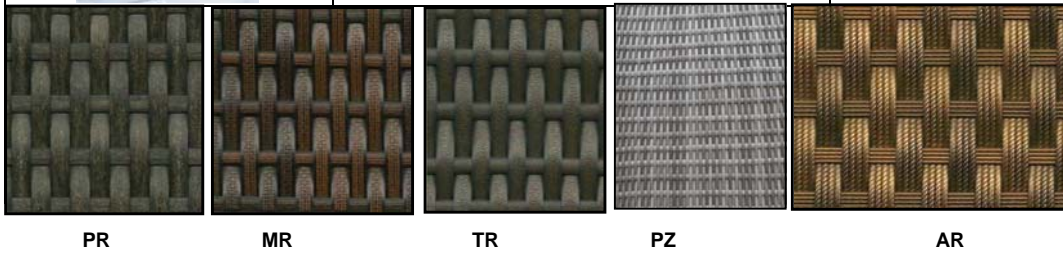

	Armchair HS-C905 66x62x89, pillow-la-s color 8007H Aluminium is not mass-braided synthetic gold brown, mottled brown, gray A ? alsvai sp. tape	80052	109,0	sand-ette	AR 3 MR 22 PZ 27 ?
	Chair-GG-C906M 59x65x91 Aluminium is not mass-braided synthetic gold brown, mottled brown, dark brown in color. tape	80035	73,0	sand-ette will be 4:20	TR 20 MR 31 AR 40 PR 36
	Chair-GG-C902 62x68x85 Aluminium is not mass-braided synthetic mottled brown, dark brown in color. tape	80031	65,0	sand-ette will be 4:20	MR 60 TR 20 MR 40 PR 50
	Armchair HS-C904 61x67x83, pillow-la-13809's color Aluminium is not mass-braided synthetic mottled brown in color. tape	80051	106,0	sand-ette will be 4:20	MR 12 MR 40 PR 40

Photo	Name			Date of receipt	Quantity in stock.
	Table GG-DT6006 H76 D120, beautiful "clear glass mentation Table top Aluminium is not mass-braided synthetic mottled brown in color. tape	80136	282,0	will be 4:15	MR 5 PR 5
	Table GG-DT478 H76 D120, beautiful "clear glass mentation Table top Aluminium is not mass-braided synthetic mottled brown in color. tape Armchair HS-C904 61x67x83, pillow-la-13809's color Aluminium is not mass-braided synthetic mottled brown in color. tape	80131	272,0	sand-ette sand-ette	PR 1 PR 6
	Armchair HS-C319 61x67x83, pillow-la-13809's color Aluminium is not mass-braided synthetic mottled brown in color. tape	80044	91,0	will be 4:15	MR 20

Photo	Name			Date of receipt	Quantity in stock.
	Table TL-6047 Rondo H74 D100, beautiful "clear glass mentation Table top Aluminium is not mass-braided synthetic mottled brown in color. tape	80061	127,0	will be 5:20	40