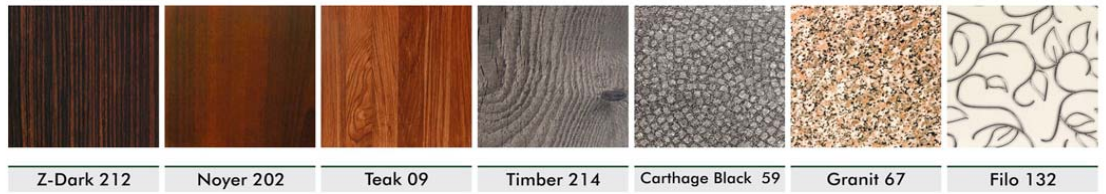

Nr 09 Teak

Nr 202 NOYER

Nr 76 ORME

All prices are in mono decoration
 UNI and Decorative IMPERIUM price = mono + 15%
 TWIN Decor price = mono + 20%
 FABRICK Decor price = mono + 30%
 You can order other Decorative desktops.
 Delivery time :30- 40 working days