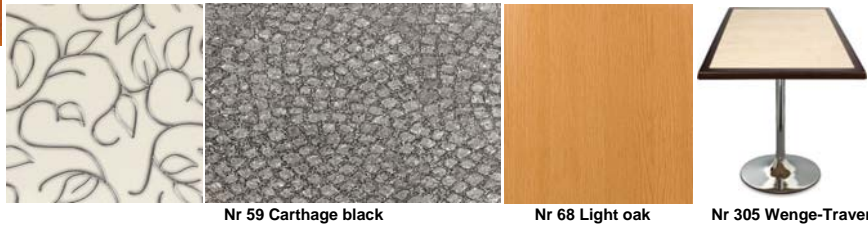

Nr 09 Teak

Nr 202 NOYER

Nr 76 ORME

All prices are in mono decoration
 UNI and Decorative IMPERIUM price = mono + 15%
 TWIN Decor price = mono + 20%
 FABRICK Decor price = mono + 30%
 You can order other Decorative desktops.
 Delivery time :30- 40 working days