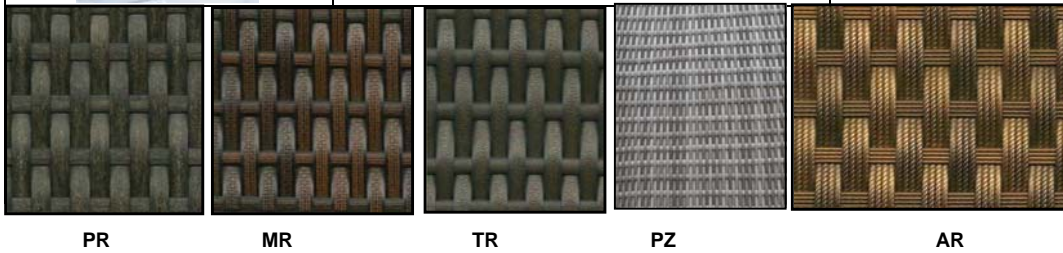

	<b>Armchair HS-C905</b> 66x62x89, pillow-la-s color 8007H Aluminium is not mass-braided synthetic gold brown, mottled brown, gray A ? alsvai sp. tape	<b>80052</b>	<b>109,0</b>	sand-ette	AR 3 MR 22 PZ 27 ?
	<b>Chair-GG-C906M</b> 59x65x91  Aluminium is not mass-braided synthetic gold brown, mottled brown, dark brown in color. tape	<b>80035</b>	<b>73,0</b>	sand-ette  will be 4:20	TR 20 MR 31  AR 40 PR 36
	<b>Chair-GG-C902</b> 62x68x85  Aluminium is not mass-braided synthetic mottled brown, dark brown in color. tape	<b>80031</b>	<b>65,0</b>	sand-ette  will be 4:20	MR 60 TR 20  MR 40 PR 50
	<b>Armchair HS-C904</b> 61x67x83, pillow-la-13809's color  Aluminium is not mass-braided synthetic mottled brown in color. tape	<b>80051</b>	<b>106,0</b>	sand-ette  will be 4:20	MR 12  MR 40 PR 40

Photo	Name			Date of receipt	Quantity in stock.
	<b>Table GG-DT6006</b> H76 D120, beautiful "clear glass mentation Table top Aluminium is not mass-braided synthetic mottled brown in color. tape	<b>80136</b>	<b>282,0</b>	will be 4:15	MR 5 PR 5
	<b>Table GG-DT478</b> H76 D120, beautiful "clear glass mentation Table top Aluminium is not mass-braided synthetic mottled brown in color. tape <b>Armchair HS-C904</b> 61x67x83, pillow-la-13809's color Aluminium is not mass-braided synthetic mottled brown in color. tape	<b>80131</b>	<b>272,0</b>	sand-ette  sand-ette	PR 1  PR 6
	<b>Armchair HS-C319</b> 61x67x83, pillow-la-13809's color Aluminium is not mass-braided synthetic mottled brown in color. tape	<b>80044</b>	<b>91,0</b>	will be 4:15	MR 20